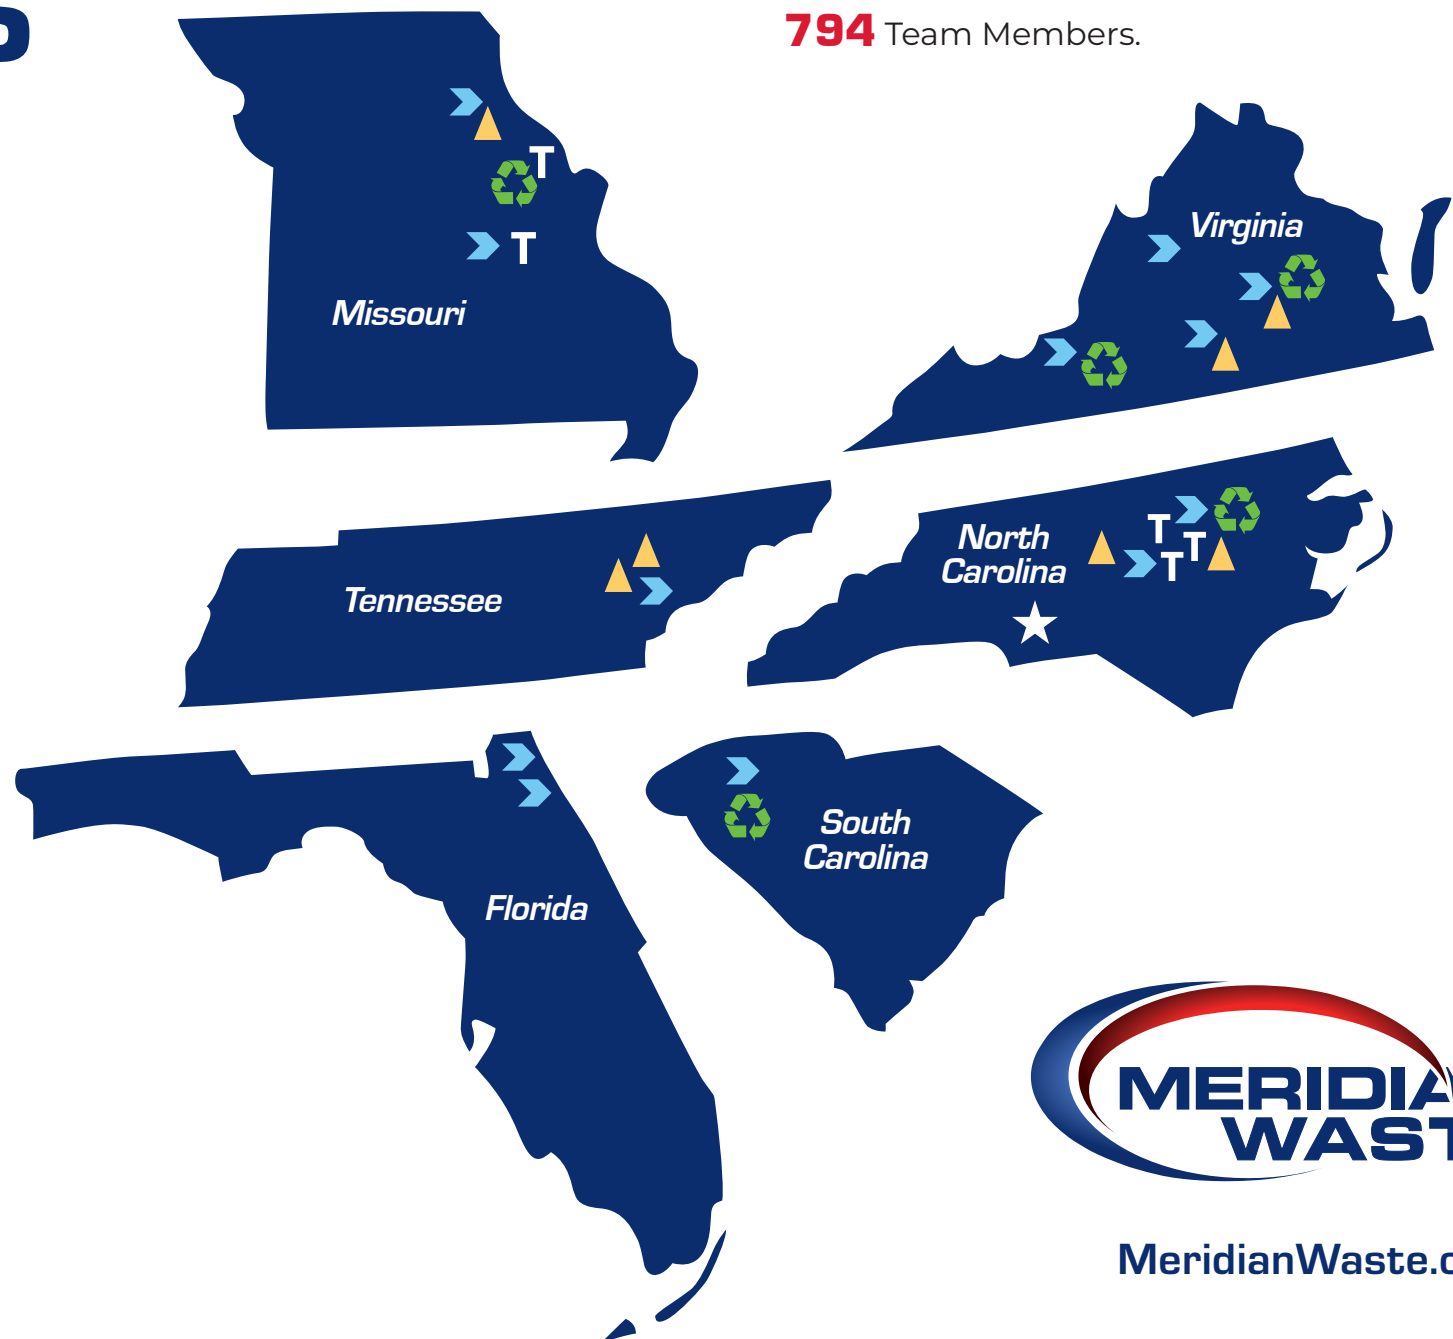

LOCATIONS & FACILITIES

6 State Footprint. **31** Active Operating Locations.
15 Hauling Locations. **6** Landfills. **2** MRFs. **5** Transfer Stations.
492 Commercial, Residential, and Roll-Off Trucks.
794 Team Members.

Corporate Headquarters
 Charlotte, North Carolina

Hauling/Collection
Florida: Jacksonville, Yulee
Missouri: Bowling Green, Foristell
North Carolina: Goldston, Raleigh
South Carolina: Greenville, Greer
Tennessee: Knoxville
Virginia: Christiansburg, Lunenburg, Petersburg, Staunton

Landfill
Missouri: Bowling Green
North Carolina: Raleigh, Liberty
Tennessee: Knoxville
Virginia: Lunenburg, Petersburg

Recycling
Missouri: Winfield*
North Carolina: Raleigh
South Carolina: Greenville [concrete RCY]
Virginia: Christiansburg, Petersburg

Transfer Station
Missouri: Foristell, Winfield*
North Carolina: Goldston, Morrisville, Raleigh

*One building permitted as both a recycling and transfer facility

MeridianWaste.com