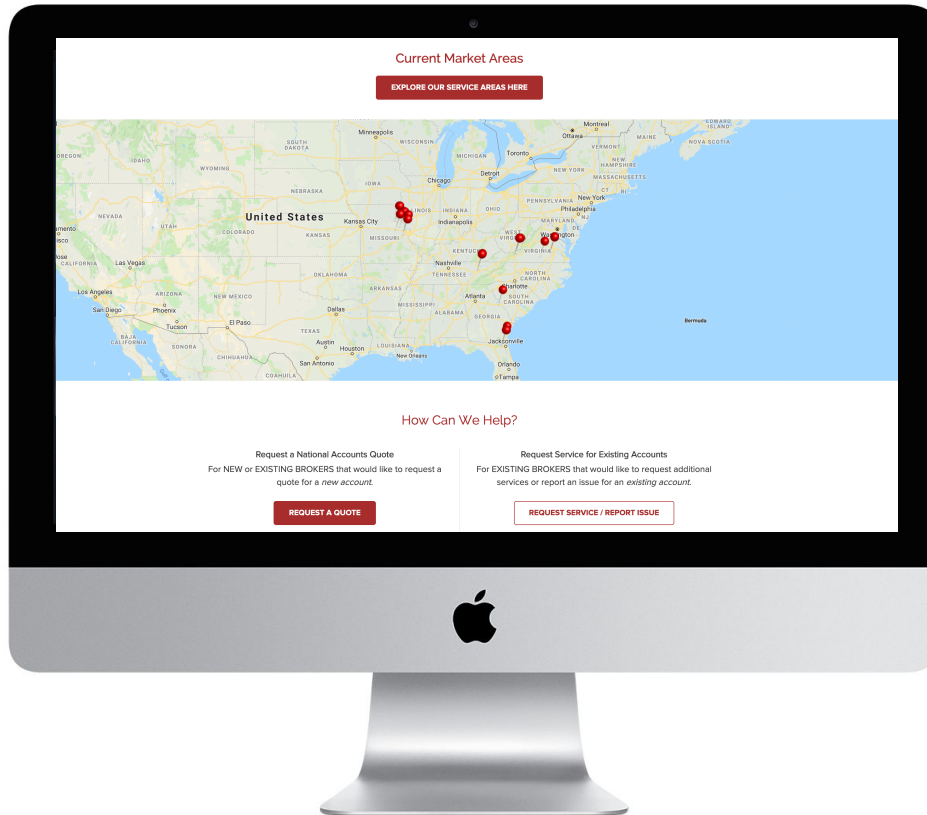

NEWS FLASH

National Accounts / Brokers

Hello, National Accounts, Brokers, and Consultant Partners!

We are excited to share our new [National Accounts website](#) created just for you so you have important information and answers to your questions at just a click of a mouse – 24 hours a day, 7 days a week.

We know your time is valuable, so we invite you to visit us online whenever it's convenient for you. You can access the National Accounts website by navigating to Commercial in the main navigation and selecting National Accounts or scroll to the bottom navigation and selecting National Accounts.

Latest Market News: We recently added Knoxville, Tennessee, to our geographic footprint and can currently provide roll-off service with the plans to expand our services soon. You can locate all zip codes or cities we service on our website. Watch us grow!