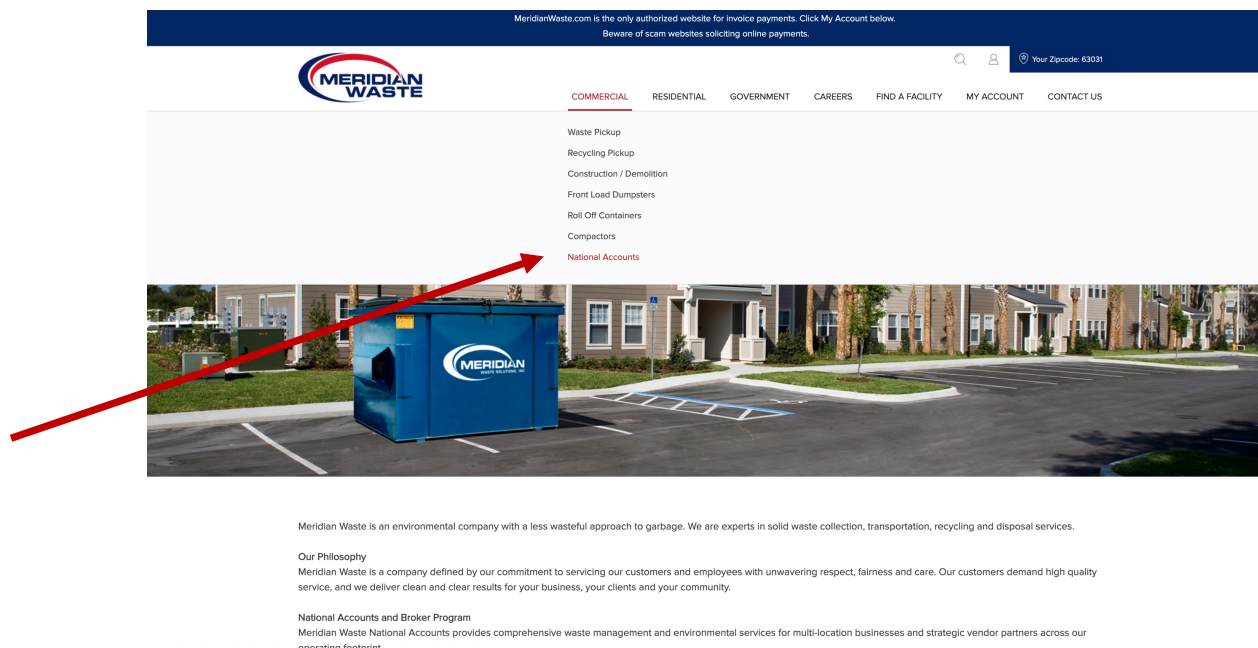

NEWS FLASH

National Accounts / Brokers

Hello, National Accounts, Brokers, and Consultant Partners!

We are excited to share our new [National Accounts website](#) created just for you so you have important information and answers to your questions at just a click of a mouse – 24 hours a day, 7 days a week.

We know your time is valuable, so we invite you to visit us online whenever it's convenient for you. You can access the National Accounts website by navigating to Commercial in the main navigation and selecting National Accounts or scroll to the bottom navigation and selecting National Accounts.

Capabilities for you on our National Accounts website include:

- Find service offerings by zip code or city
- Confirm your service days and schedule
- Request a quote
- Increase or decrease service level
- Download application, W-9 and ACH payment forms
- A PDF of our General Service terms & Conditions is also available for your review
- And more.